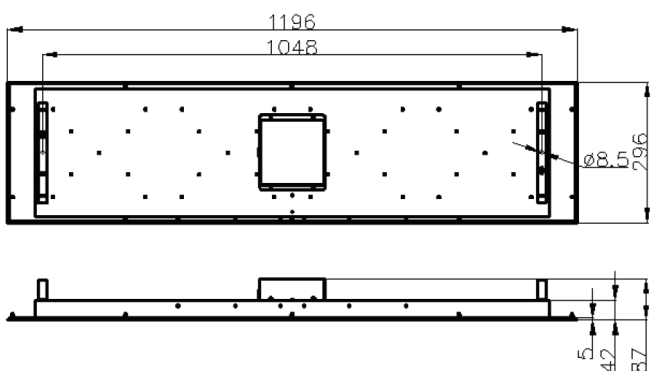

### SPECIFICATIONS

Model	C021-30	C021-50	C021-60
Lamp Flux:	1,800	2,400	3,600
Input Power:	30W	40W	60W
LED Efficacy:	100 lm/W		
CCT:	3000 - 6000K		
Input Voltage:	100VAC - 240VAC		
Power Factor:	> 0.9		
CRI:	> 70		
IP Rating:	IP20		
Working Temp.:	-10° to +40° C		
Materials:	Steel Housing / Acrylic Lens		
Weight:	13 lbs.		
Warranty:	5 year limited warranty		